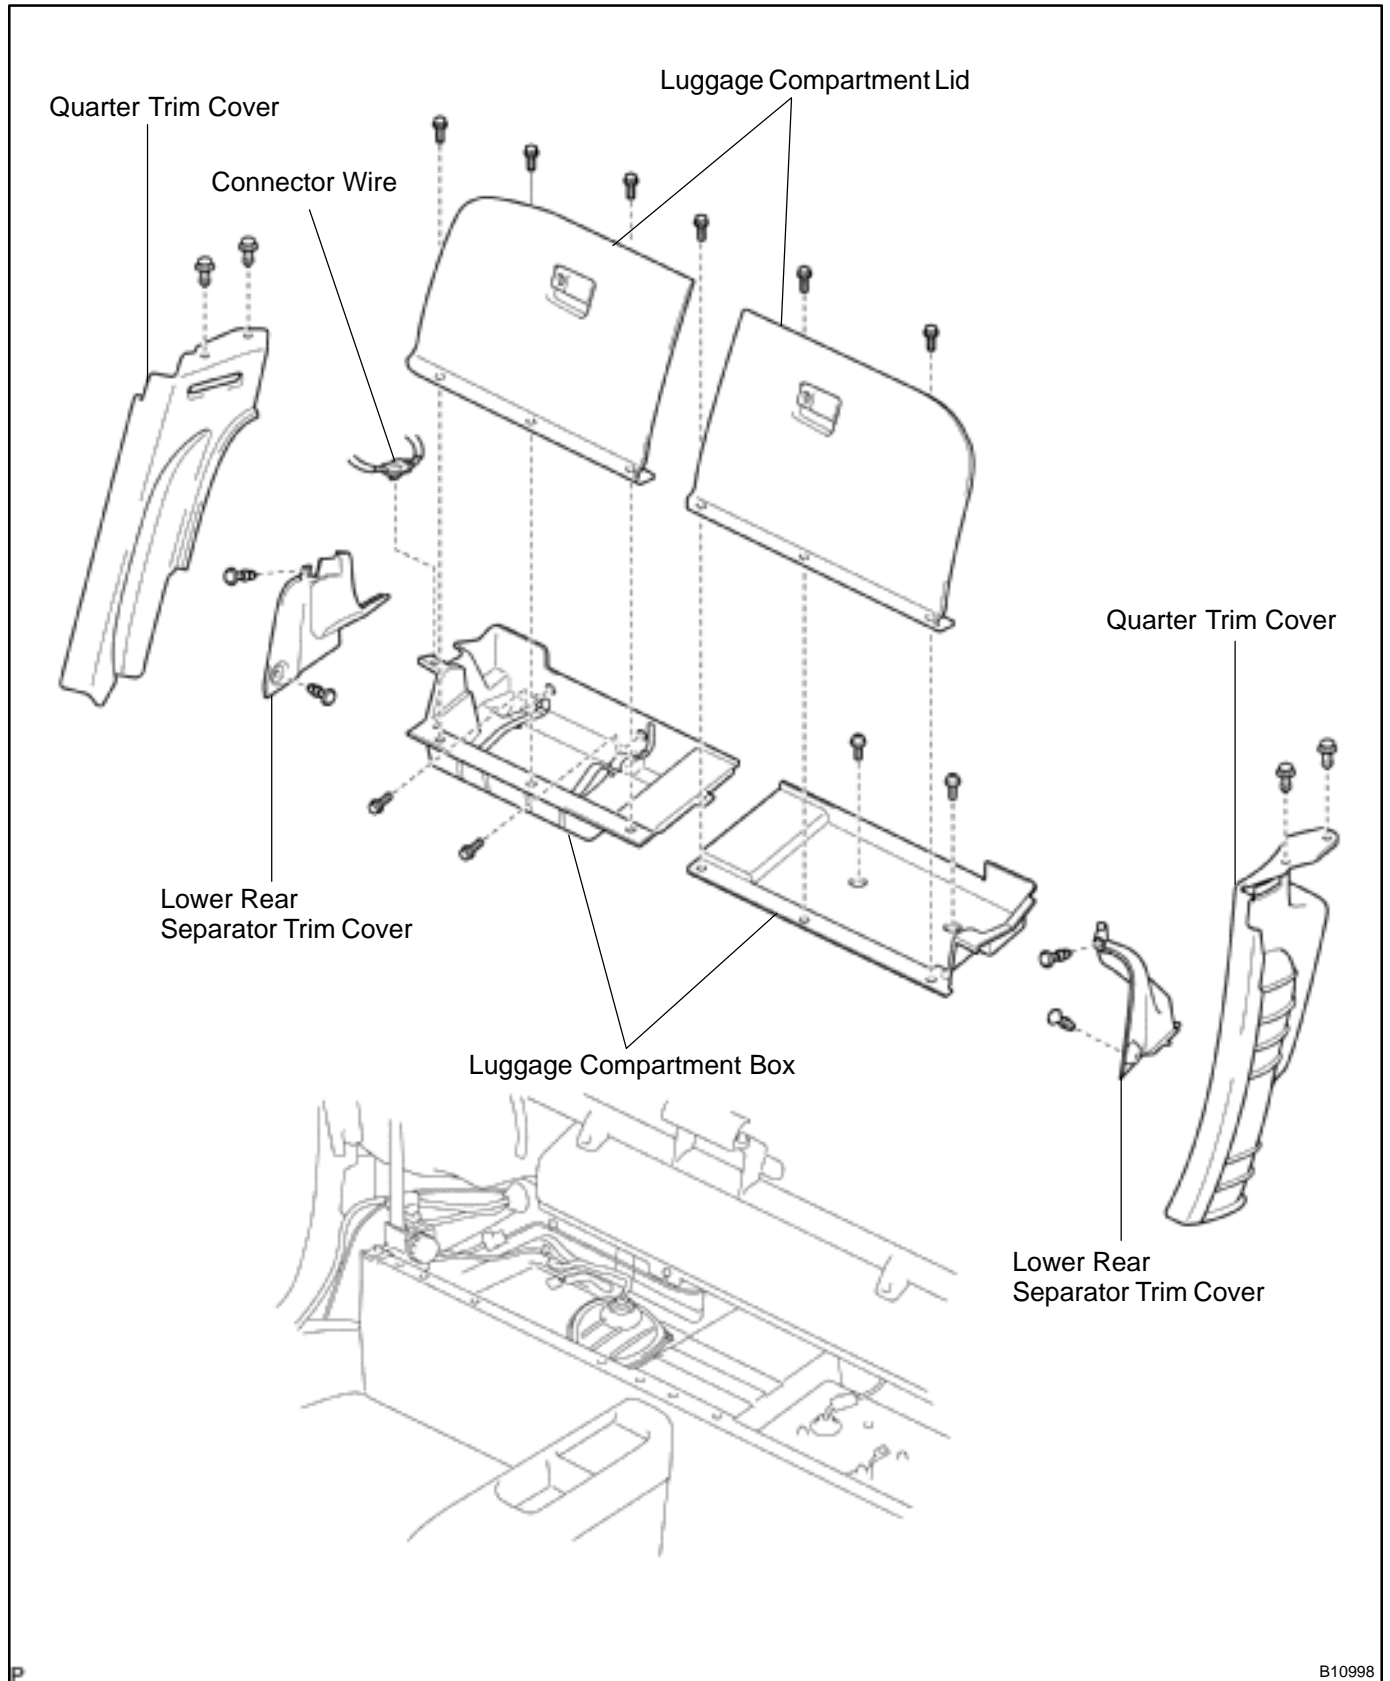

FUEL PRESSURE REGULATOR COMPONENTS

SF19G-01

B10817