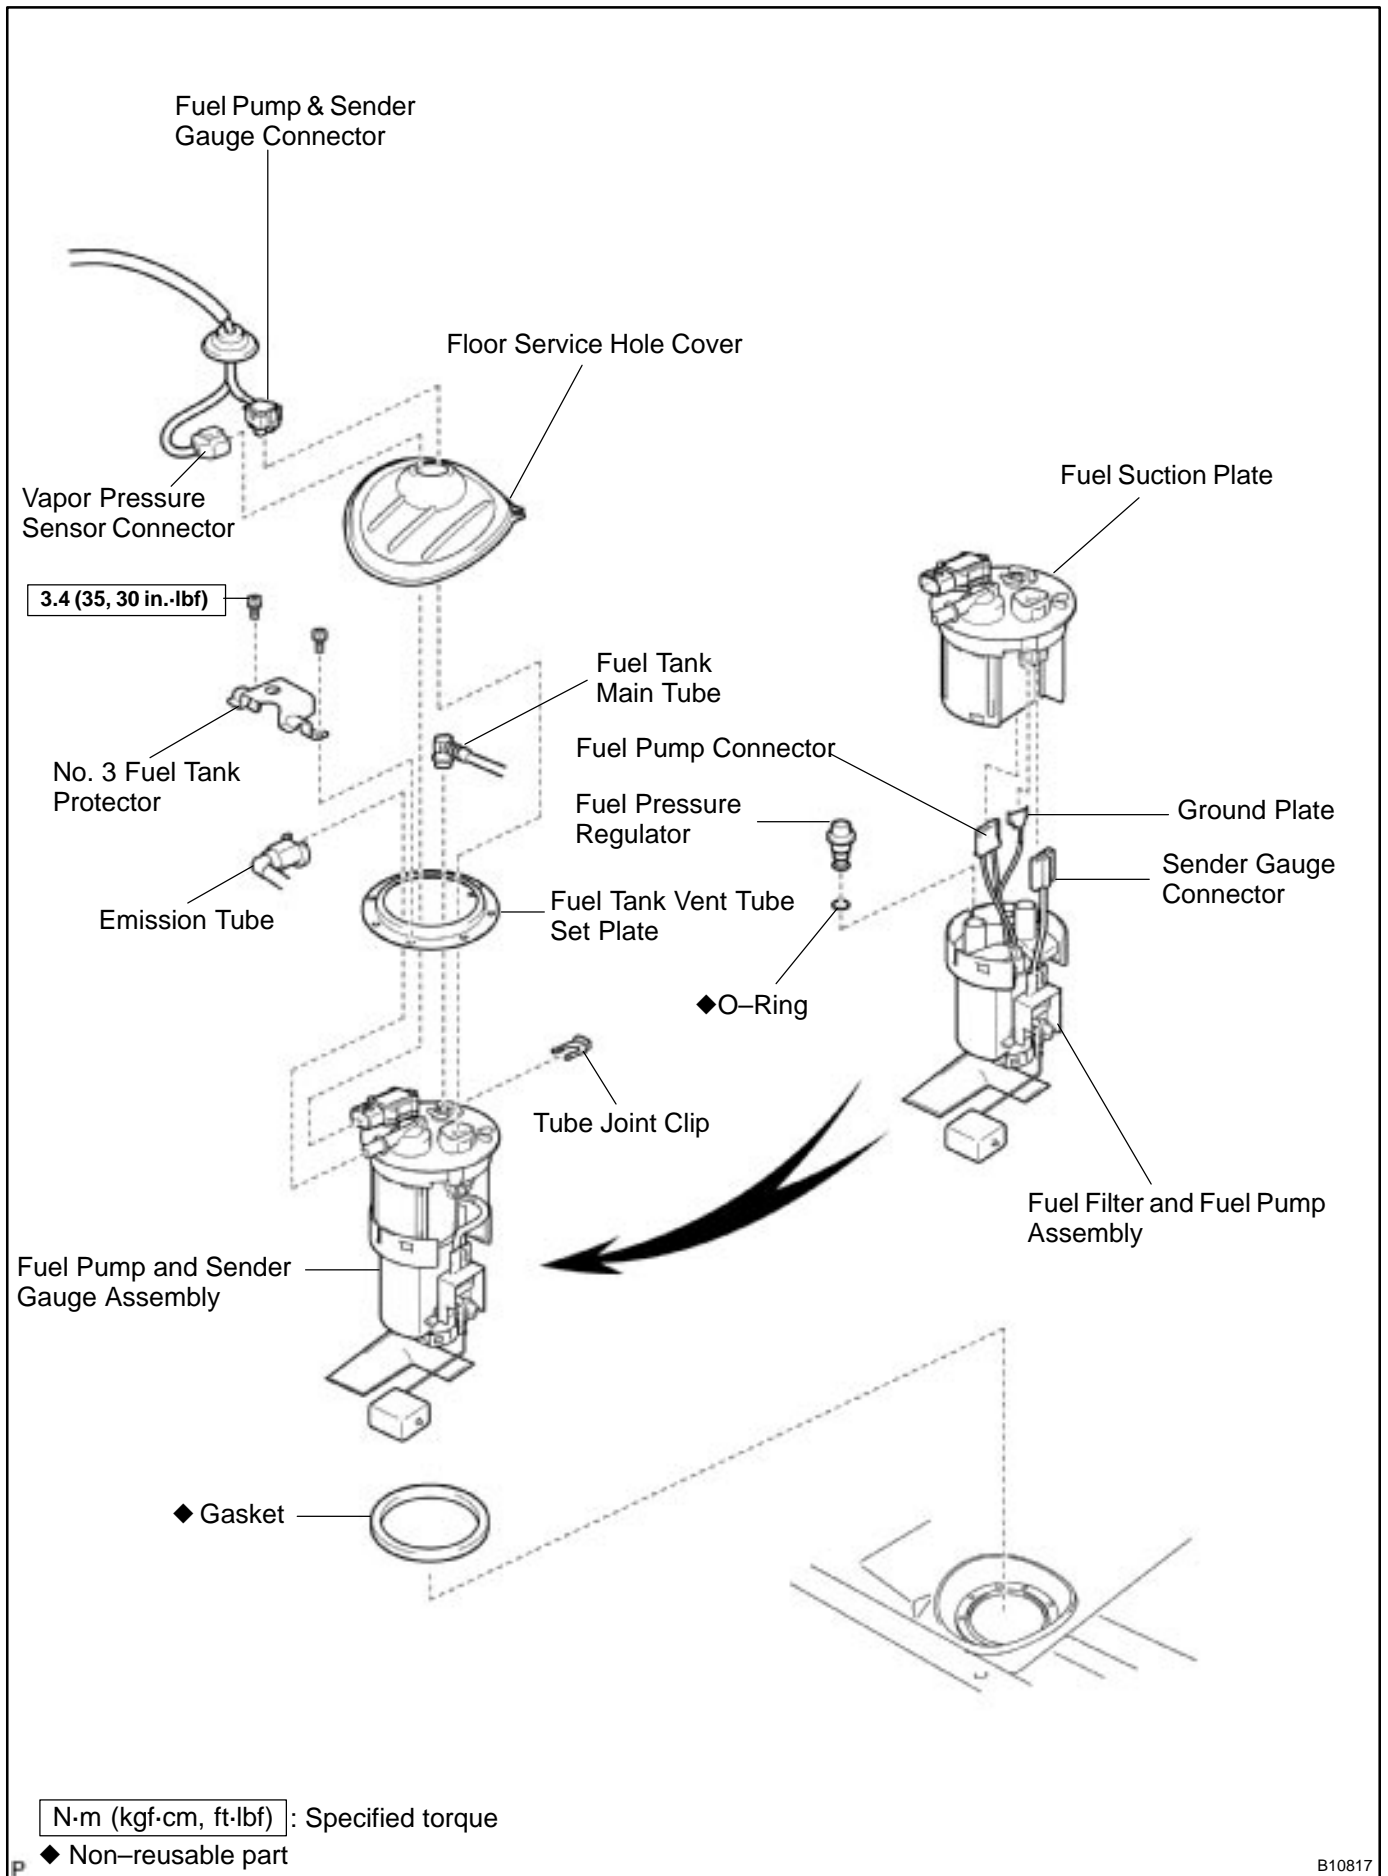

FUEL PRESSURE REGULATOR COMPONENTS

SF19G-01

B10817